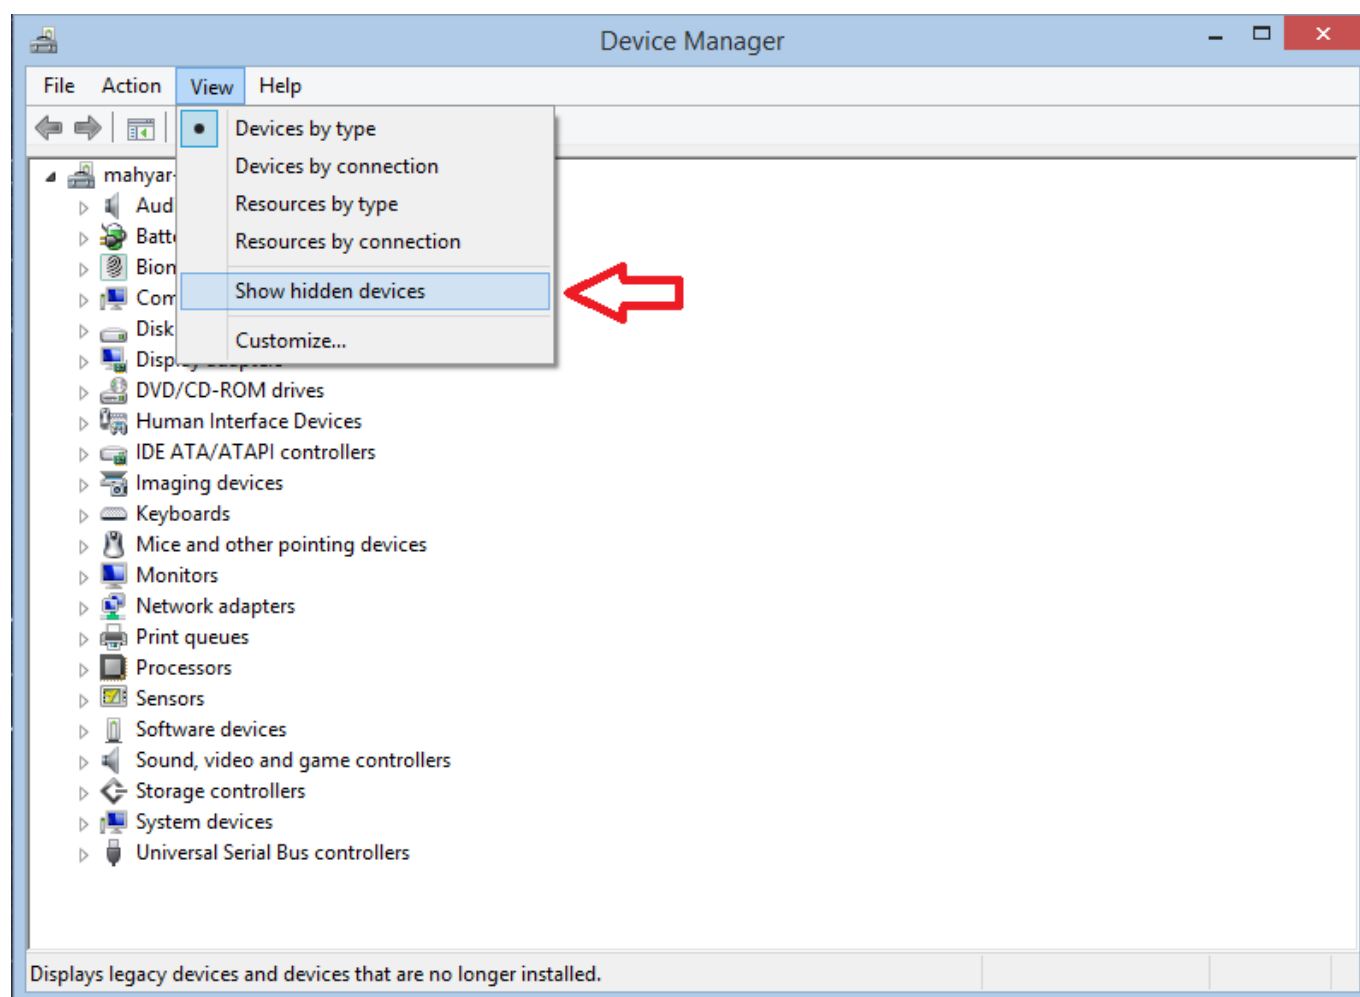

Once kmc 8016d kmc kmd is detected, the frame rate will jump kodicom kmc d the level set for emergencies.. Recent Drivers TAYLORMADE R360 TI DRIVERS The procedure for Kmc 8016d backup is the same, except that the backup will appear in the root directory of whatever drive is selected, in a folder named KDB.

[Canon Pixma Ip110 Driver Download For Mac](#)

[Radeon X1950 Opengl Driver For Mac](#)

[Muat Turun Borang Be 2017 English Cast Full Episode English Dub](#)

[State Of Blood Henry Kyemba Pdf Download](#)
[How To Open A .dmg File On Mac](#)

[Download Lagu Terry Butiran Debu Stafaband](#)